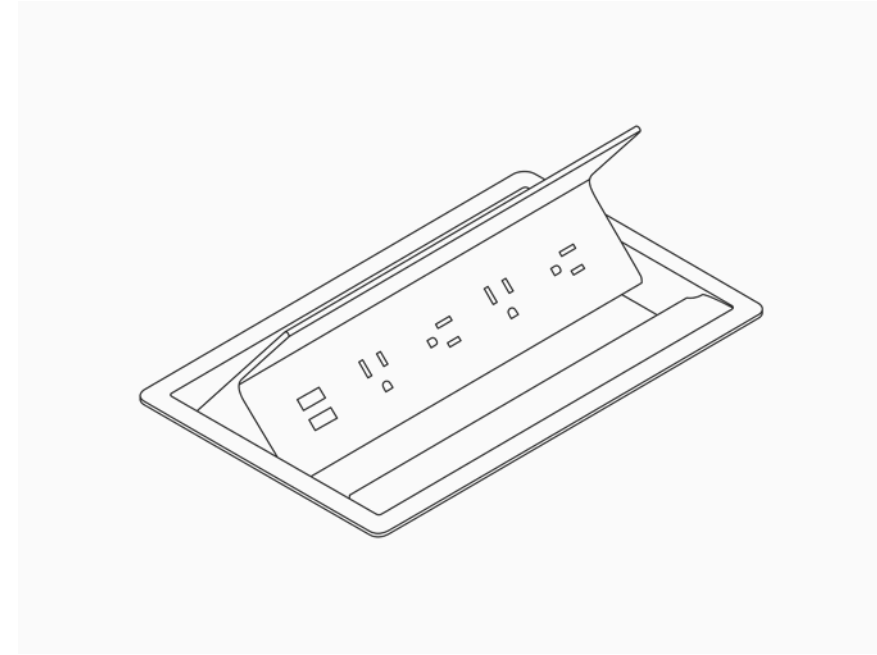

Height: 12.5"
Width: 17.8"
Depth: 1.8"

Accessories

OE1 Marker Cup

Height: 3"
Width: 3"
Depth: 3.5"

OE1 Bag Hook

Height: 1.5"
Width: 3"
Depth: 2"

OE1 Leg Cable Manager

Height: 23", 28"
Width: 2"
Depth: 3"

Surface Power Options

Power for OE1 Rectangular Table, OE1 Project Table, OE1 Huddle Table, and Double-Sided OE1 Communal Tables

Logic Mini

Logic G1000 3-Port

Logic G1000 5-Port

Logic G1000 6-Port

Tech Bucket

Power for OE1 Nook, Single-Sided OE1 Communal Tables, and OE1 Micro Packs

Logic Mini