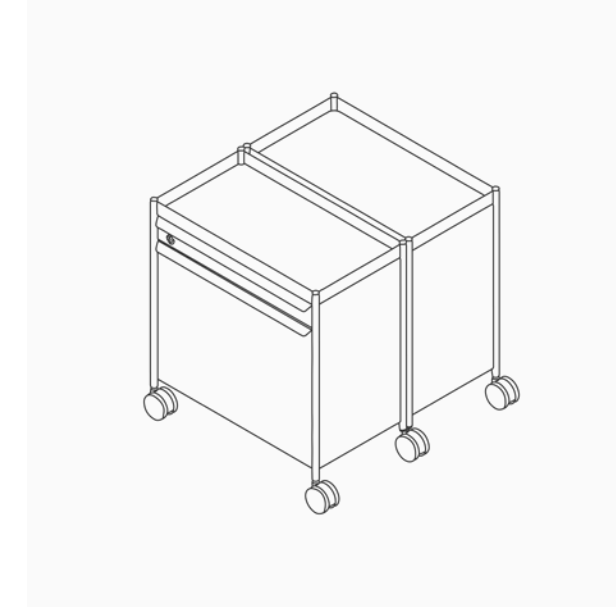

Height: 75"
Width: 36"
Depth: 17"

Wall Rails

Width: 36", 72"
Depth: 2.5"

Project Boards: Tackable Fabric, Markerboard

Height: 70"
Width: 36"
Depth: 1"

Product Offering

Storage

OE1 Storage Trolley, Individual, Freestanding

Height: 22"
Width: 20"
Depth: 11"

OE1 Storage Trolley, Individual, Mobile

Height: 22"
Width: 20"
Depth: 11"

OE1 Storage Trolley, Individual, Mobile, Extended

Height: 22"
Width: 40"
Depth: 11"

OE1 Storage Trolley, Shared, Mobile, Extended

Height: 22"
Width: 40"
Depth: 11"

OE1 Storage Trolley, Dual, Mobile

Height: 22"
Width: 20"
Depth: 22"

Screens

OE1 Movable Screen

Height: 14", 18", 25"
Width: 42", 48", 54", 60", 66", 72"
Depth: .8"

OE1 Boundary Screen

Height: 12.5"
Width: 17.8"
Depth: 1.8"

Accessories

OE1 Marker Cup

Height: 3"
Width: 3"
Depth: 3.5"

OE1 Bag Hook

Height: 1.5"
Width: 3"
Depth: 2"

OE1 Leg Cable Manager

Height: 23", 28"
Width: 2"
Depth: 3"