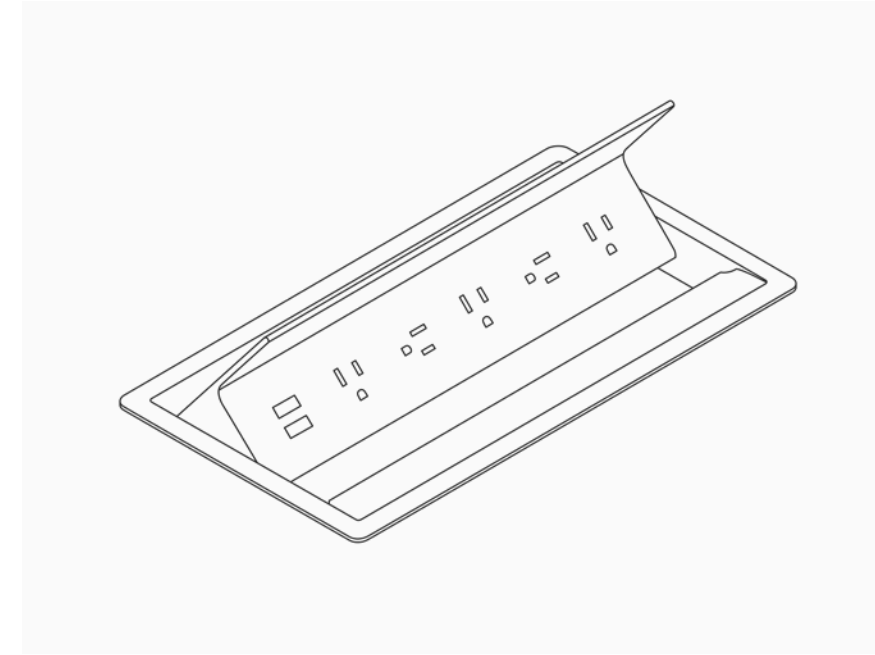

Height: 12.5"
Width: 17.8"
Depth: 1.8"

Accessories

OE1 Marker Cup

Height: 3"
Width: 3"
Depth: 3.5"

OE1 Bag Hook

Height: 1.5"
Width: 3"
Depth: 2"

OE1 Leg Cable Manager

Height: 23", 28"
Width: 2"
Depth: 3"

Surface Power Options

Power for OE1 Rectangular Table, OE1 Project Table, OE1 Huddle Table, and Double-Sided OE1 Communal Tables

Logic Mini

Logic G1000 3-Port

Logic G1000 5-Port

Logic G1000 6-Port

Tech Bucket

Power for OE1 Nook, Single-Sided OE1 Communal Tables, and OE1 Micro Packs

Logic Mini