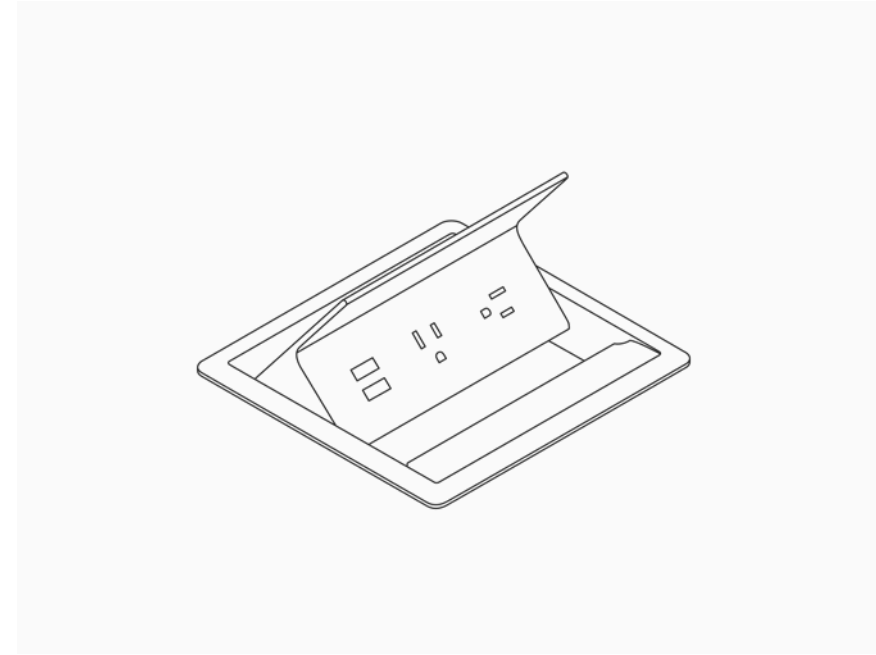

Height: 12.5"
Width: 17.8"
Depth: 1.8"

Accessories

OE1 Marker Cup

Height: 3"
Width: 3"
Depth: 3.5"

OE1 Bag Hook

Height: 1.5"
Width: 3"
Depth: 2"

OE1 Leg Cable Manager

Height: 23", 28"
Width: 2"
Depth: 3"

Surface Power Options

Power for OE1 Rectangular Table, OE1 Project Table, OE1 Huddle Table, and Double-Sided OE1 Communal Tables

Logic Mini

Logic G1000 3-Port

Logic G1000 5-Port

Logic G1000 6-Port

Tech Bucket