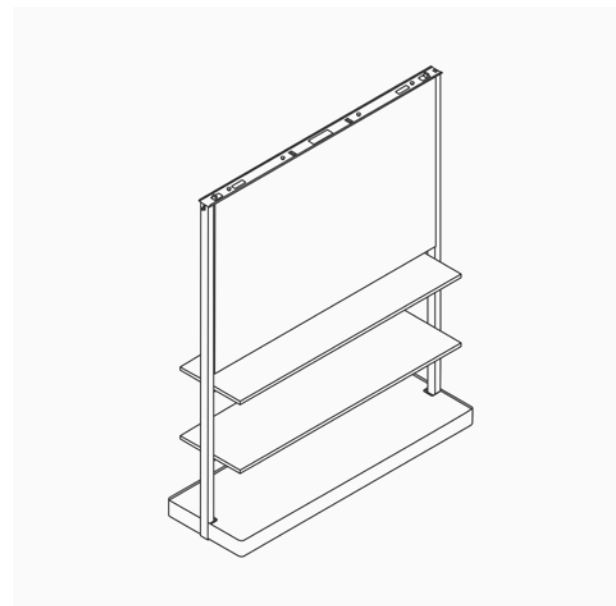

OE1 Micro Pack, 4-Pack

Height Range: 27"–42"
Overall Footprint: 70"w x 50"D
Surfaces: 32"W x 23"D

Surface Attached Screen for Micro Pack, 3-Pack

Height: 16"
Width: 31"
Depth: 15"

Surface Attached Screen for Micro Pack, Single and 4-Pack

Height: 16"
Width: 33.5"
Depth: 14"

Center Screen for Micro Pack, Single and 4-Pack

Height: 23", 30"
Width: 70"
Depth: .8"

OE1 Agile Wall

Fully Clad: Tackable Fabric, Markerboard, Laminate

Height: 75"
Width: 36", 60"
Depth: 19"

Bottom Shelves: Tackable Fabric, Markerboard, Laminate

Height: 75"
Width: 36", 60"
Depth: 19"

Full Shelves

Height: 75"
Width: 36"
Depth: 19"

Easels and Wall Rails

Mobile Easel: Tackable Fabric, Markerboard

Height: 75"
Width: 36"
Depth: 17"

Wall Rails

Width: 36", 72"
Depth: 2.5"

Project Boards: Tackable Fabric, Markerboard

Height: 70"
Width: 36"
Depth: 1"

Product Offering

Storage

OE1 Storage Trolley, Individual, Freestanding