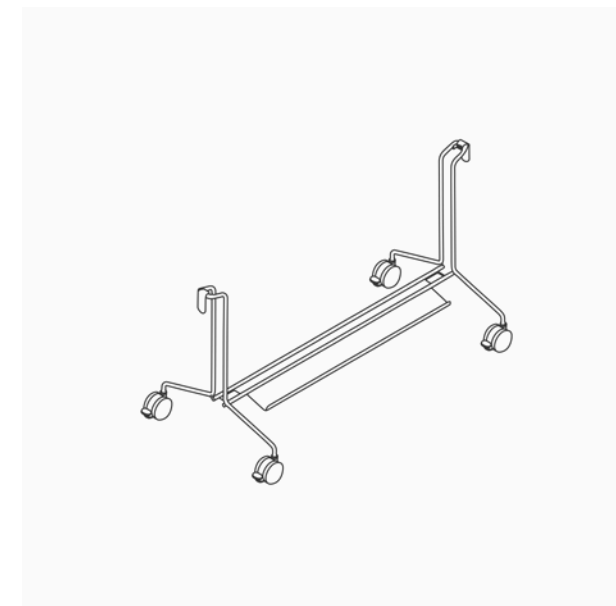

Bottom Shelves: Tackable Fabric, Markerboard, Laminate

Height: 75"
Width: 36", 60"
Depth: 19"

Full Shelves

Height: 75"
Width: 36"
Depth: 19"

Easels and Wall Rails

Mobile Easel: Tackable Fabric, Markerboard

Height: 75"
Width: 36"
Depth: 17"

Wall Rails

Width: 36", 72"
Depth: 2.5"

Project Boards: Tackable Fabric, Markerboard

Height: 70"
Width: 36"
Depth: 1"

Product Offering

Storage

OE1 Storage Trolley, Individual, Freestanding