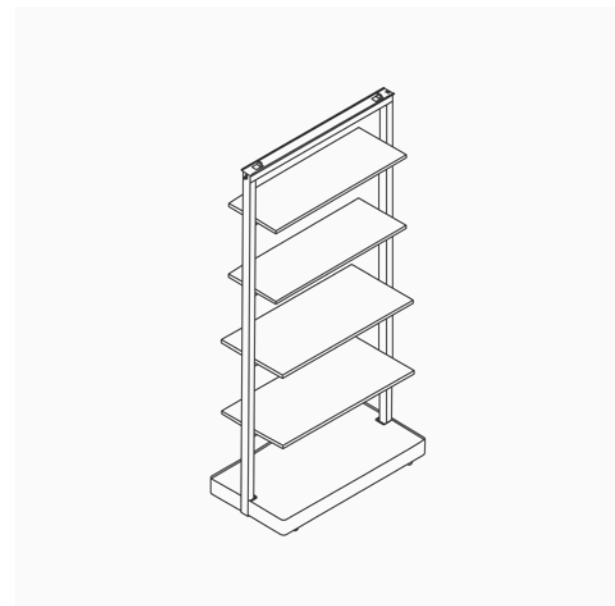

OE1 Micro Pack, 4-Pack

Height Range: 27"–42"
Overall Footprint: 70"w x 50"D
Surfaces: 32"W x 23"D

Surface Attached Screen for Micro Pack, 3-Pack

Height: 16"
Width: 31"
Depth: 15"

Surface Attached Screen for Micro Pack, Single and 4-Pack

Height: 16"
Width: 33.5"
Depth: 14"

Center Screen for Micro Pack, Single and 4-Pack

Height: 23", 30"
Width: 70"
Depth: .8"

OE1 Agile Wall

Fully Clad: Tackable Fabric, Markerboard, Laminate

Height: 75"
Width: 36", 60"
Depth: 19"

Bottom Shelves: Tackable Fabric, Markerboard, Laminate

Height: 75"
Width: 36", 60"
Depth: 19"

Full Shelves

Height: 75"
Width: 36"
Depth: 19"

Easels and Wall Rails

Mobile Easel: Tackable Fabric, Markerboard

Height: 75"
Width: 36"
Depth: 17"

Wall Rails

Width: 36", 72"
Depth: 2.5"

Project Boards: Tackable Fabric, Markerboard

Height: 70"
Width: 36"
Depth: 1"

Product Offering

Storage

OE1 Storage Trolley, Individual, Freestanding